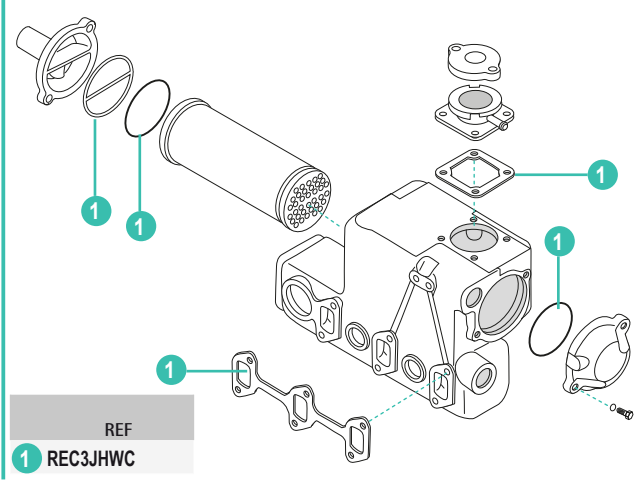

KITS JUNTAS ENFRIADOR AGUA

COOLER GASKETS, KITS

KIT GUARNIZIONE RAFFREDDATORE ACQUA

KITS JOINTS REFFROIDISSEUR EAU

2GM SERIES

3GM SERIES

3JH SERIES

3YM SERIES
20 / 27 / 30

4JH SERIES

4JH

4JH110