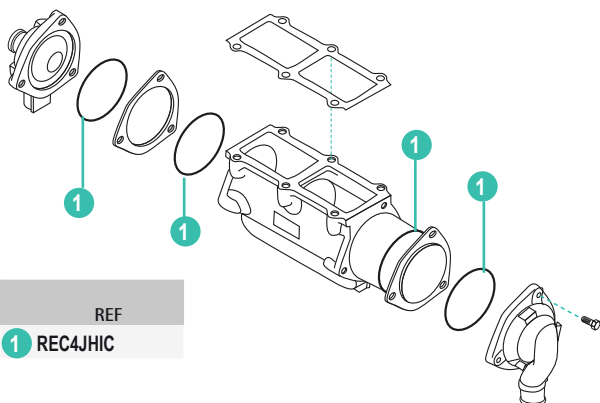

KITS JUNTAS ENFRIADOR AIRE

AIRCOOLER GASKETS, KITS

KIT GUARNIZIONE RAFFREDATORE ARIA

KITS JOINTS REFFROIDISSEURS AIR

4JH SERIES