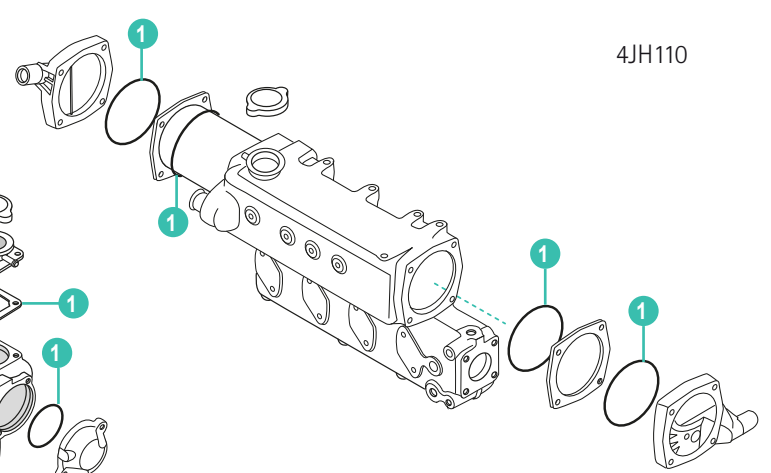

KITS JUNTAS ENFRIADOR AGUA

COOLER GASKETS, KITS

KIT GUARNIZIONE RAFFREDDATORE ACQUA

KITS JOINTS REFFROIDISSEUR EAU

2GM SERIES

3GM SERIES

3JH SERIES

3YM SERIES
20 / 27 / 30

4JH SERIES

4JH

4JH110