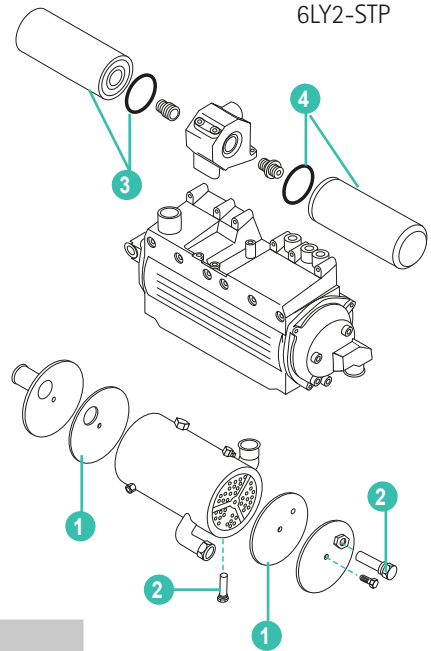

6LP SERIES

REF	OEM	KIT	KIT	KIT	KIT
1 REC6LPOC					
2 TEN01318T	119574-44150	ÁNODO COMPLETO	ANODE ASSY	ANODO COMPLETO	ANODE COMPLET

6LYOC SERIES

6LY3-ETP

6LY2-STP

REF	OEM	KIT	KIT	KIT	KIT
1 REC6LYOC					
2 TEN01318T	119574-44150	ÁNODO COMPLETO	ANODE ASSY	ANODO COMPLETO	ANODE COMPLET
3 REC119593-35100	119593-35100	FILTRO ACEITE	OIL FILTER	FILTRO OLIO	FILTRE HUILE
4 REC119593-35400	119593-35400	FILTRO ACEITE	OIL FILTER	FILTRO OLIO	FILTRE HUILE

GUÍA ENFRIADORES DE ACEITE

OIL COOLER GUIDE

GUIDA RAFFREDRATORS D'OLIO

GUIDE REFFROIDISSEURS D'HUILE

KIT	REF					UN.
REC4JHOC	24321-000750	TÓRICA	O-RING	FASCIA TONDA	JOINT TORIQUE	2
	24321-000800	TÓRICA	O-RING	FASCIA TONDA	JOINT TORIQUE	1
	120322-33050	TÓRICA	O-RING	FASCIA TONDA	JOINT TORIQUE	1
	129673-33050	TÓRICA	O-RING	FASCIA TONDA	JOINT TORIQUE	1
REC4LHOC	24311-000180	TÓRICA	O-RING	FASCIA TONDA	JOINT TORIQUE	2
	24311-000900	TÓRICA	O-RING	FASCIA TONDA	JOINT TORIQUE	2
	119175-33350	TÓRICA	O-RING	FASCIA TONDA	JOINT TORIQUE	2
	119175-33370	JUNTA	GASKET	GUARNIZIONE	JOINT	1
	119175-33380	JUNTA	GASKET	GUARNIZIONE	JOINT	1
REC6LYOC	119574-33150	JUNTA	GASKET	GUARNIZIONE	JOINT	1
	119574-66160	JUNTA	GASKET	GUARNIZIONE	JOINT	1
	119578-34020	JUNTA	GASKET	GUARNIZIONE	JOINT	1
	119578-33080	RETÉN	SEAL	TENUTA	JOINT D'HUILE	1
	119578-33121	JUNTA	GASKET	GUARNIZIONE	JOINT	1
	119578-33130	TÓRICA	O-RING	FASCIA TONDA	JOINT TORIQUE	1
	24321-001500	TÓRICA	O-RING	FASCIA TONDA	JOINT TORIQUE	1
	22190-100002	JUNTA	GASKET	GUARNIZIONE	JOINT	1
REC6LPOC	119773-33070	JUNTA	GASKET	GUARNIZIONE	JOINT	1
	119175-33370	JUNTA	GASKET	GUARNIZIONE	JOINT	1
	119175-33350	TÓRICA	O-RING	FASCIA TONDA	JOINT TORIQUE	2