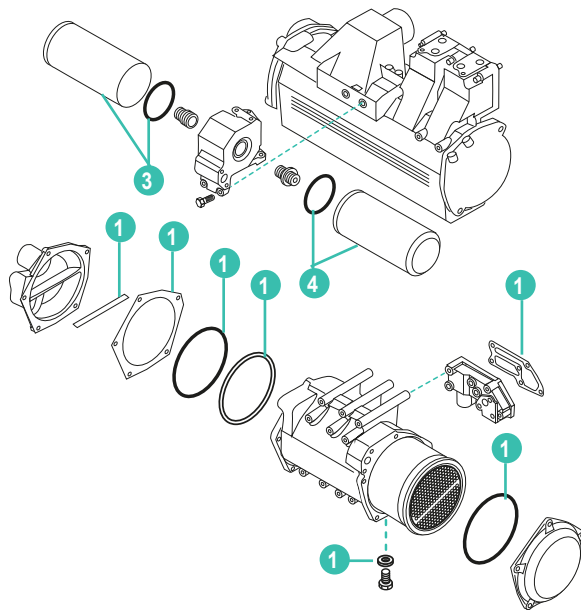

6LYOC SERIES

6LY3-ETP