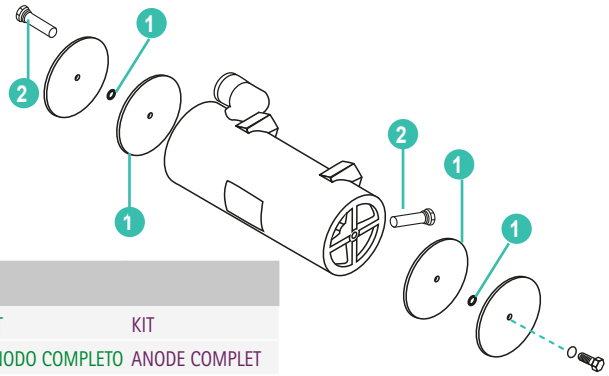

4JH SERIES

REF
1 REC4JHOC

4LH SERIES

REF	OEM				
1 REC4LHOC		KIT	KIT	KIT	KIT
2 TEN01318T		ÁNODO COMPLETO	ANODE ASSY	ANODO COMPLETO	ANODE COMPLET

6LP SERIES

REF	OEM	KIT	KIT	KIT	KIT
1 REC6LPOC					
2 TEN01318T	119574-44150	ÁNODO COMPLETO	ANODE ASSY	ANODO COMPLETO	ANODE COMPLET