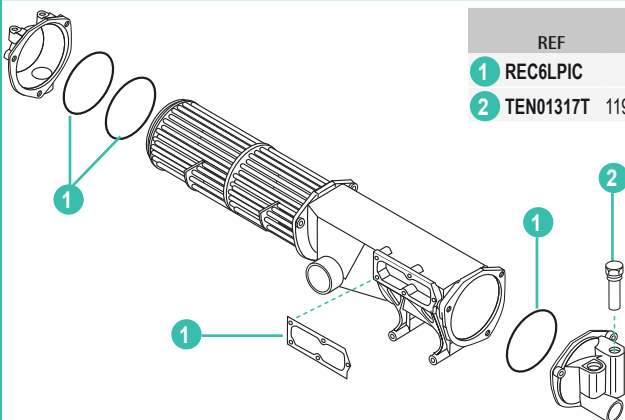

6LP SERIES

REF	OEM				
1 REC6LPIC		KIT	KIT	KIT	KIT
2 TEN01317T	119574-18790	ÁNODO COMPLETO	ANODE ASSY	ANODO COMPLETO	ANODE COMPLET

6LY SERIES