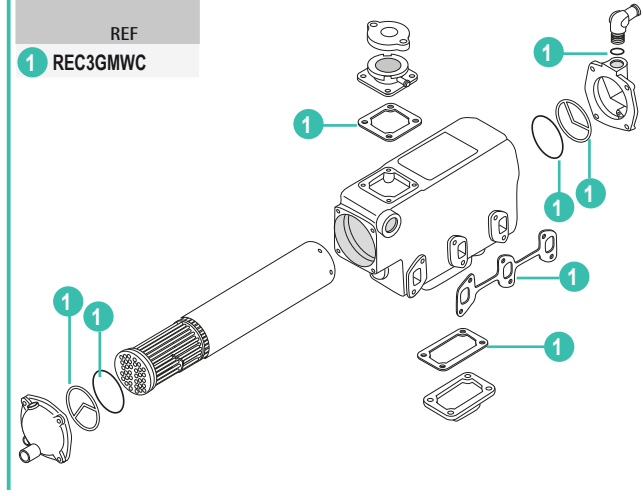

KITS JUNTAS ENFRIADOR AGUA

COOLER GASKETS, KITS

KIT GUARNIZIONE RAFFREDDATORE ACQUA

KITS JOINTS REFFROIDISSEUR EAU

2GM SERIES

3GM SERIES

3JH SERIES

3YM SERIES
20 / 27 / 30

4JH SERIES

4JH

4JH110